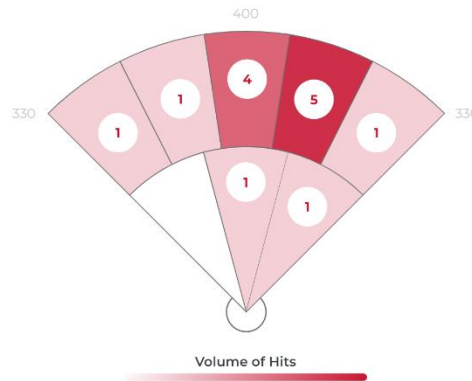

69-71mph

OF Velocity

-

1B - Velocity

-

C - Velocity

65-68mph

C- Pop Times

2.16, 2.22, 2.32

DATA

	Avg	Max	Hard Hit Avg		
Exit Velocity	75.7	90.5	85.0	Batting Avg.	0.188
Launch Angle	18.3	53.8	28.9	xwOBA	0.293
Direction	10.7°R	72°R	15.5°R	Slugging	0.286
Distance	142	346	293	Hard Hit %	50%
Spin Rate	2,021	3,599	1,898	Bombs %	43.8%
				Ropes %	6.3%

EXIT VELOCITY BY ZONE

61.0 (1/15)	70.0 (1/15)	71.0 (3/15)		
		81.6 (3/15)	78.0 (2/15)	64.9 (1/15)
		82.5 (2/15)	88.9 (1/15)	
	79.8 (1/15)			

HIT VOLUME

Zone	Pull	Middle	Oppo
Volume of Hits	1/14	8/14	5/14
Avg. LA	51.0	29.0	23.0
Avg. EV	65.0	79.0	79.0
Avg. Spin	1,927	1,820	2,538
Avg. Distance	200	264	195