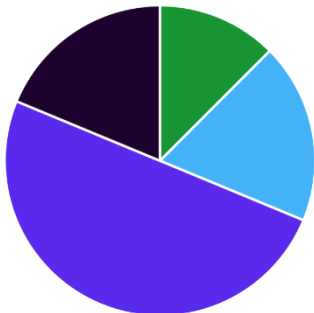

HIT CLASSIFICATION

● Dribbler ● High Line Drive ● Fly Ball ● Pop Up